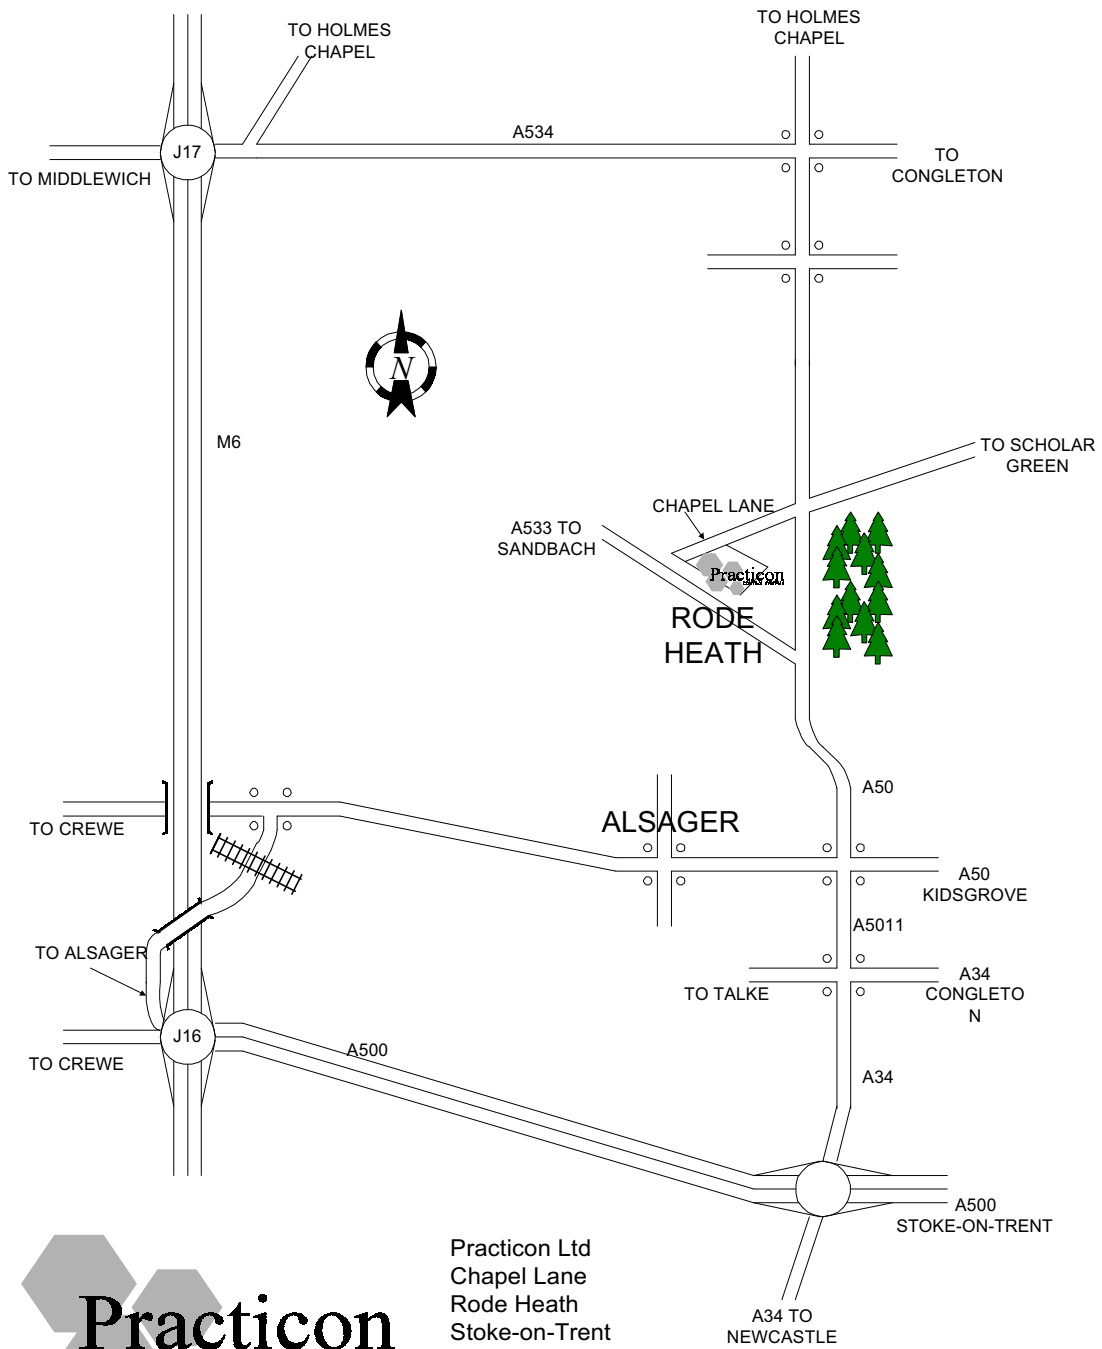

DIRECTIONS TO PRACTICON

Practicon Ltd
Chapel Lane
Rode Heath
Stoke-on-Trent
ST7 3SD
Tel 01270 876211
Fax 01270 878887